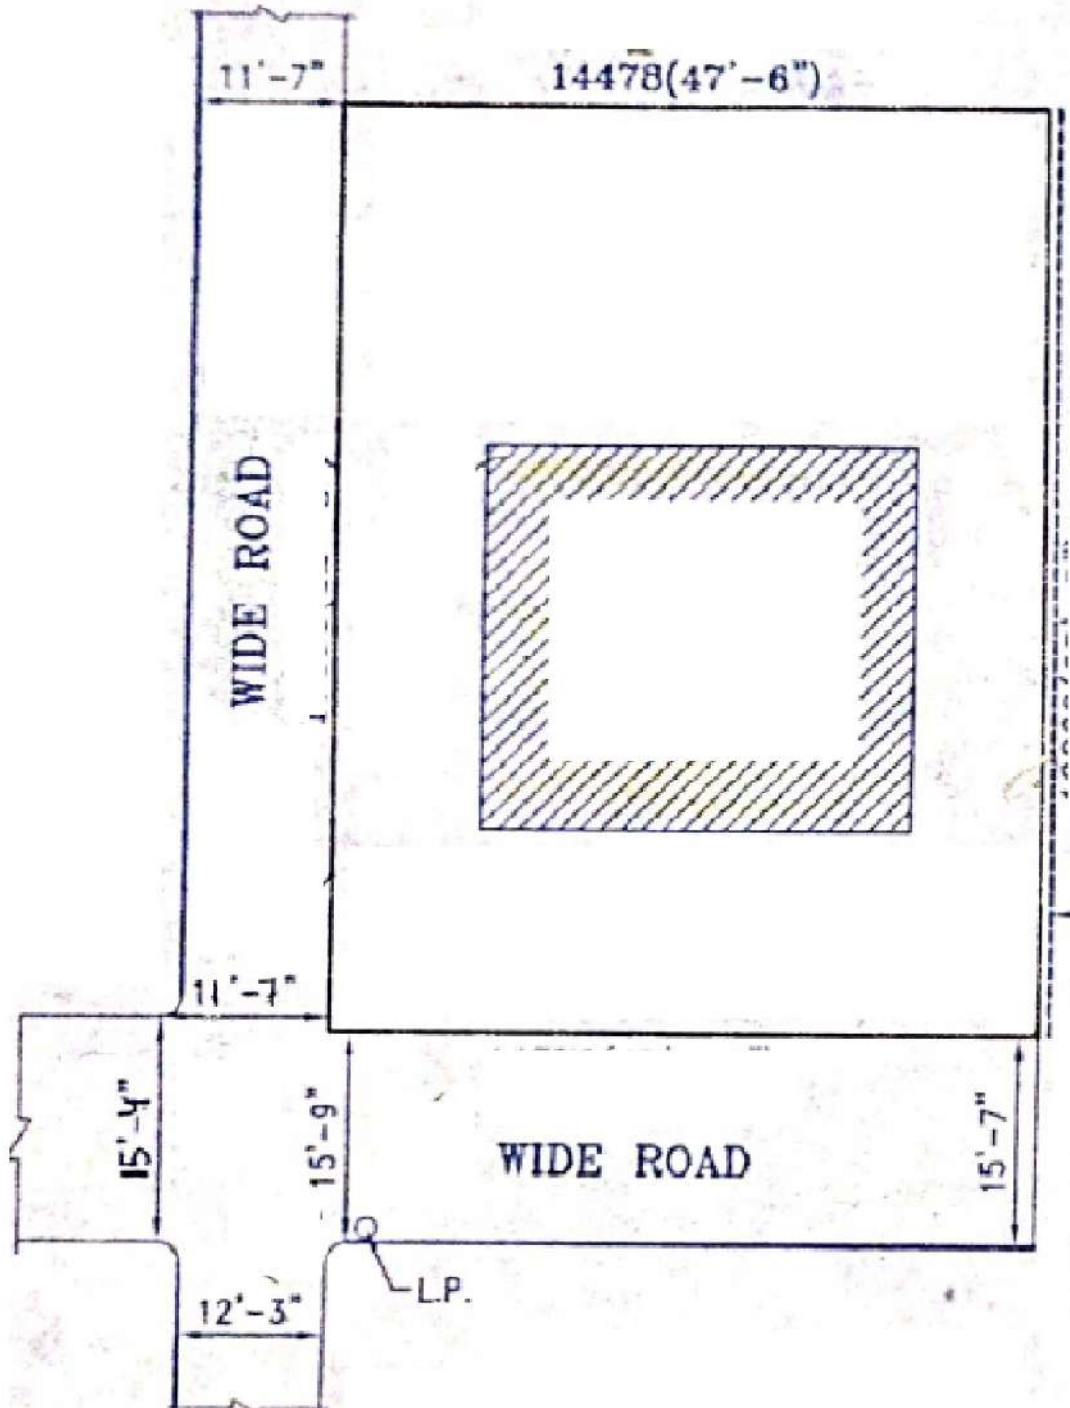

---

**LATITUDE : 22.495820**

**LONGITUDE : 88.173256**

OM SAI DEVELOPERS  
*Raju Biswas*  
Partners\*

---

**SIGNATURE OF OWNER**